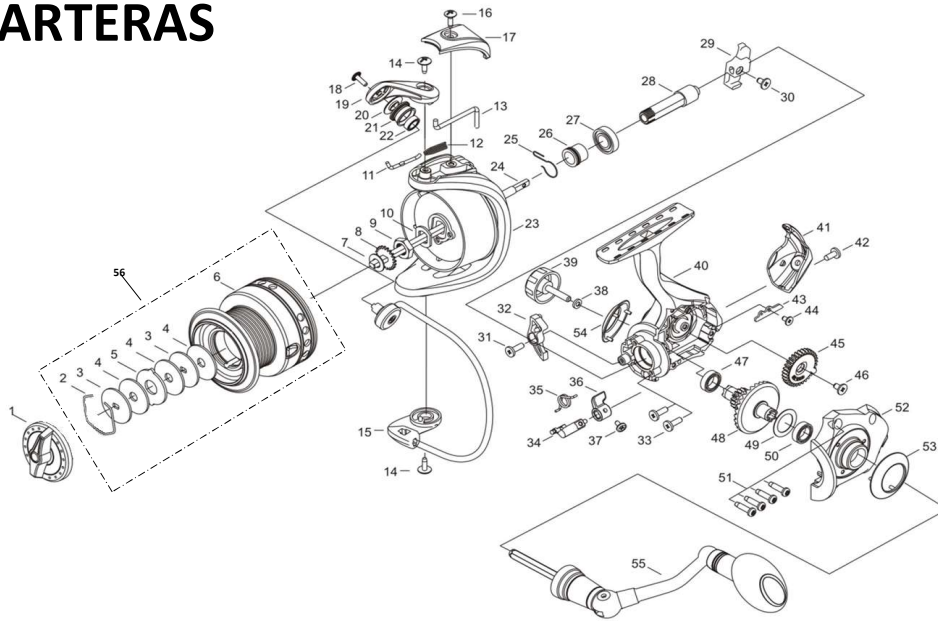

CARTERAS

KEY NO	部品名	税別価格	KEY NO	部品名	税別価格	KEY NO	部品名	税別価格
No.1	Drge Knob Assy	¥800	No.22	Line Roller Ball Bearing	¥200	No.43	Oscillation Slide Retainer Plate	¥200
No.2	Spool Stop Ring	②Assy¥100	No.23	Rotor	¥1,000	No.44	Oscillation Slide Retainer Plate Screw	¥100
No.3	Front Drag Washer	②Assy¥150	No.24	Main Shaft	¥1,000	No.45	Oscillation Gear	¥500
No.4	Front Lining Washer	②Assy¥200	No.25	Silent Spring	¥100	No.46	Oscillation Gear Screw	¥100
No.5	Front Key Washer	②Assy¥150	No.26	Silent Spring Bushing	¥200	No.47	Body Ball Bearing	¥450
No.6	Spool	②Assy¥1500	No.27	Pinion Gear Ball Bearing	¥500	No.48	Drive Gear	¥1,800
No.7	Click Gear Washer	¥50	No.28	Pinion Gear	¥1,000	No.49	Drive Gear Washer	¥100
No.8	Spool Click Gear	¥100	No.29	Oscillation Slide	¥300	No.50	Body Cover Ball Bearing	¥450
No.9	Rotor Nut	¥200	No.30	Oscillation Slide Screw	¥100	No.51	Body Cover Screw	¥100
No.10	Rotor Fixed Plate	¥100	No.31	Bird Slice Screw	¥100	No.52	Body Cover	¥700
No.11	Bail Spring Guide	¥150	No.32	Bird Slice	¥200	No.53	Body Cover Logo Plate	¥300
No.12	Bail Spring	¥100	No.33	Fixed Screw	¥100	No.54	Body Logo Plate	¥300
No.13	Bail Arm Lever	¥300	No.34	Anti Reverse Lever	¥200	No.55	Handle Assy	¥1,000
No.14	Bail Holder/Arm Screw	¥100	No.35	Anti Reverse Lever Spring	¥150	No.56	②/Spool Assy	¥1,800
No.15	Bail Assy	¥1,000	No.36	Anti Reverse Lever Knob	¥300	①	Handle Cap Assy	¥500
No.16	Bail Holder /Arm Cover Screw	¥100	No.37	Anti Reverse Leve Knob Screw	¥100			
No.17	Bail Arm Cover	¥300	No.38	Handle Cap Washer	①Assy¥150			
No.18	Line Roller Screw	¥100	No.39	Handle Cap	①Assy¥350			
No.19	Bail Arm	¥300	No.40	Body	¥2,000			
No.20	Line Roller Washer	¥100	No.41	Body Rear Cover	¥500			
No.21	Line Roller	¥300	No.42	Body Rear Cover Screw	¥100			